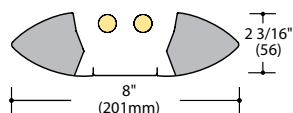

**Latitude - L**  
P-ID-82M  
(shown with blade white baffle  
and sculpted end cap)

**Latitude - LS**  
P-ID-82MS  
(shown with soft glow lens  
and flat end cap)

## Design elements

- Cradle to Cradle Silver Certified<sup>CM</sup>
- Extruded aluminum housings
- Sculpted end cap designs (available on C & L)
- Fixture efficiencies of over 85%
- Upper portion of housing reflects light from ceiling for balanced brightness
- **Latitude-C** is just over 2" high and 8" wide, with an upper and lower curve that meet in a central ridge
- **Latitude-L** is 1 1/2" high and under 6 1/2" wide for a minimalist profile
- **Latitude-LS** is 3" high and 7" wide with the flexibility of separate up and downlight
- One- or two-lamp T5 or T5HO (three-lamp available in LS)
- New VCOptic™ (VC1) lens partners an optical film material and a clear grooved lens resulting in highly efficient diffusion for maximum visual comfort
- White blade baffle (BW) and soft glow lens (SGL) also available