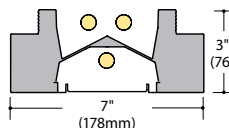

Latitude - LS

New

LITECONTROL
employee owned | customer driven

100 Hawks Avenue Hanson, MA 02341
781 294 0100 | f: 781 293 2849 | litecontrol.com

MOHAWK windpower
This brochure was printed on Mohawk Options 100% PC White. Contains 100% postconsumer waste fiber and is manufactured with windpower.