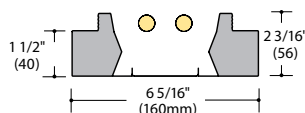

Latitude - L