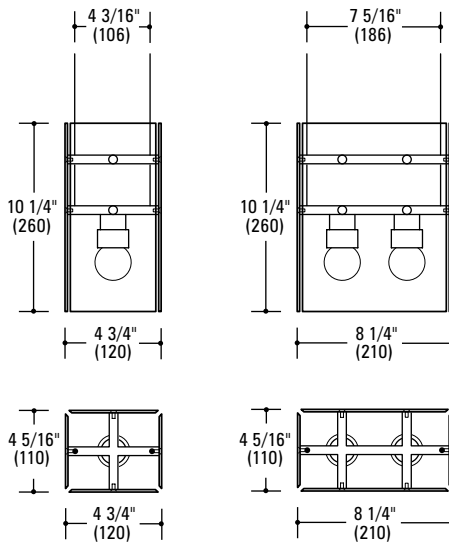

Bridge™

P-ID-D205

Pendant-Mounted Indirect/Direct

- A luminous box with no corners, supported by central bridges of aluminum
- Minimalistic individual fixtures in five colors
- Available with one or two medium screw-base lamps

Specifications

Housing. Acrylic panels, available in five colors: Red (**RED**), Orange (**ORN**), Mocha (**MOC**), Green (**GRN**), and Blue (**BLU**), internally connected by aluminum rods.

Lamping. One or two ceramic medium screw-base lampholder(s) provided for maximum 60-watt incandescent or self-ballasted fluorescent with E26 base (by others). Recommended incandescent lamp: 40G16.5 (medium base, clear).

Suspension. Two field adjustable 51" aircraft cables attached to a single canopy that mounts to a standard 3 1/2" ceiling junction box. 87" or 219" cable lengths are also available. Feed cord is comprised of striped conductors in a clear jacket for an exposed look. Fixtures ship with feed cord attached.

Certification. Fixture and electrical components shall be UL and/or CUL Listed.

Note: Litecontrol reserves the right to change specifications without notice for product development and improvement.

Ordering Guide

Product, Lamping, & Length

P -	ID -	D205	1	0	E26 -
Mounting	Distribution	Series	Lamp Count	Nominal Length	Lamp Type
P Pendant-Mounted	ID Indirect/Direct	D205	1 2	0	E26

Options

ORN -	120
Housing Color	Voltage
RED ORN MOC GRN BLU	120

P-ID-D20510E26-ORN-120 is a typical catalog number for a 1-lamp pendant-mounted fixture with orange housing color, 120 volts.