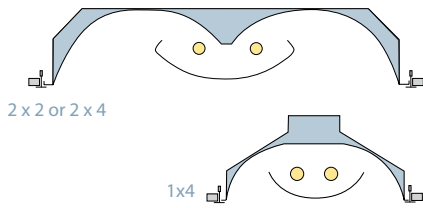

Litewave HE (LHE)

Litewave Lens Fixtures

- HE lens is a one-piece extruded design
- Available in 2 x 2, 2 x 4 and 1 x 4 sizes
- All sizes available with 1-, 2-, and 3-lamp T8, T5 and T5HO
- Efficiencies of over 80%
- Cradle to Cradle Silver Certified^{CM}

Litewave™ Lens

2 x 2 or 2 x 4
(1 x 4 also available)

Litewave™ Baskets

Center Basket

2 x 2 or 2 x 4

1x4

Dropped Baskets

2 x 2 or 2 x 4
4" dropped basket

1x4

2 x 2 or 2 x 4
7" dropped basket

1x4

Side Basket

2 x 2 or 2 x 4

Asymmetric Basket

2 x 2 or 2 x 4

1x4

Fixture Style	Ceiling Grid	Size (feet)	Height Above Ceiling	Lamping	Shielding Options	Value Tier
HE Lens (LHE)	15/16" grid (G) 9/16" narrow grid (NG) Screw slot (SS) Drywall (R)	2 x 2 2 x 4 1 x 4	4"		One-piece extruded HE Lens	
Recessed Center Basket (LRC)	15/16" grid (G) 9/16" narrow grid (NG) Screw slot (SS) Drywall (R)	2 x 2 2 x 4	4 3/4"		Perforated Basket	
		1 x 4	4 1/4"			
4" Dropped Center Basket (L4C)	15/16" grid (G) 9/16" narrow grid (NG) Screw slot (SS) Drywall (R)	2 x 2 2 x 4 1 x 4	2 1/8"		Perforated Basket	
7" Dropped Center Basket (L7C)	15/16" grid (G) 9/16" narrow grid (NG) Screw slot (SS) Drywall (R)	2 x 2 2 x 4 1 x 4	3/4"		Perforated Basket	
Recessed Side Basket (LRS)	15/16" grid (G) 9/16" narrow grid (NG) Screw slot (SS) Drywall (R)	2 x 2 2 x 4	4 3/4"		Perforated Basket	
Recessed Asymmetric Basket (LRA)	15/16" grid (G) 9/16" narrow grid (NG) Screw slot (SS) Drywall (R)	2 x 2 2 x 4	4 3/4"		Perforated Basket	
		1 x 4	4 1/4"			