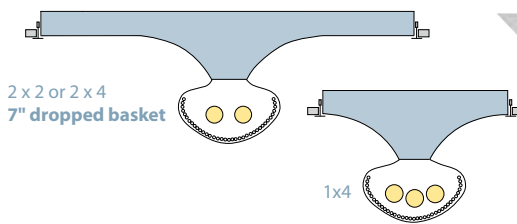

**4" Dropped
Center Basket (L4C)**

Center Basket (LRC)

**7" Dropped
Center Basket (L7C)**

Litewave Basket Fixtures

- 2 x 2 and 2 x 4 available with a center, dropped center, two-sided and asymmetric basket
- 1 x 4 available with either a center or asymmetric basket
- Different ceiling interface components for optimized fit with 15/16" grid (G), 9/16" narrow grid (NG), screw slot (SS) or drywall (R) ceilings
- Available in a variety of lamping options

Litewave™ Lens

2 x 2 or 2 x 4
(1 x 4 also available)

Litewave™ Baskets

Center Basket

2 x 2 or 2 x 4

1x4

Dropped Baskets

2 x 2 or 2 x 4
4" dropped basket

1x4

2 x 2 or 2 x 4
7" dropped basket

1x4

Side Basket

2 x 2 or 2 x 4

Asymmetric Basket

2 x 2 or 2 x 4

1x4

Fixture Style	Ceiling Grid	Size (feet)	Height Above Ceiling	Lamping	Shielding Options	Value Tier
HE Lens (LHE)	15/16" grid (G) 9/16" narrow grid (NG) Screw slot (SS) Drywall (R)	2 x 2 2 x 4 1 x 4	4"		One-piece extruded HE Lens	
Recessed Center Basket (LRC)	15/16" grid (G) 9/16" narrow grid (NG) Screw slot (SS) Drywall (R)	2 x 2 2 x 4	4 3/4"		Perforated Basket	
		1 x 4	4 1/4"			
4" Dropped Center Basket (L4C)	15/16" grid (G) 9/16" narrow grid (NG) Screw slot (SS) Drywall (R)	2 x 2 2 x 4 1 x 4	2 1/8"		Perforated Basket	
7" Dropped Center Basket (L7C)	15/16" grid (G) 9/16" narrow grid (NG) Screw slot (SS) Drywall (R)	2 x 2 2 x 4 1 x 4	3/4"		Perforated Basket	
Recessed Side Basket (LRS)	15/16" grid (G) 9/16" narrow grid (NG) Screw slot (SS) Drywall (R)	2 x 2 2 x 4	4 3/4"		Perforated Basket	
Recessed Asymmetric Basket (LRA)	15/16" grid (G) 9/16" narrow grid (NG) Screw slot (SS) Drywall (R)	2 x 2 2 x 4	4 3/4"		Perforated Basket	
		1 x 4	4 1/4"			