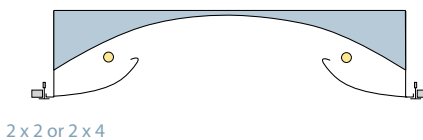

Litewave™ Lens

2 x 2 or 2 x 4
(1 x 4 also available)

Litewave™ Baskets

Center Basket

2 x 2 or 2 x 4

1x4

Dropped Baskets

2 x 2 or 2 x 4
4" dropped basket

1x4

2 x 2 or 2 x 4
7" dropped basket

1x4

Side Basket

2 x 2 or 2 x 4

Asymmetric Basket

2 x 2 or 2 x 4

1x4

Fixture Style	Ceiling Grid	Size (feet)	Height Above Ceiling	Lamping	Shielding Options	Value Tier
HE Lens (LHE)	15/16" grid (G) 9/16" narrow grid (NG) Screw slot (SS) Drywall (R)	2 x 2 2 x 4 1 x 4	4"		One-piece extruded HE Lens	
Recessed Center Basket (LRC)	15/16" grid (G) 9/16" narrow grid (NG) Screw slot (SS) Drywall (R)	2 x 2 2 x 4	4 3/4"		Perforated Basket	
		1 x 4	4 1/4"			
4" Dropped Center Basket (L4C)	15/16" grid (G) 9/16" narrow grid (NG) Screw slot (SS) Drywall (R)	2 x 2 2 x 4 1 x 4	2 1/8"		Perforated Basket	
7" Dropped Center Basket (L7C)	15/16" grid (G) 9/16" narrow grid (NG) Screw slot (SS) Drywall (R)	2 x 2 2 x 4 1 x 4	3/4"		Perforated Basket	
Recessed Side Basket (LRS)	15/16" grid (G) 9/16" narrow grid (NG) Screw slot (SS) Drywall (R)	2 x 2 2 x 4	4 3/4"		Perforated Basket	
Recessed Asymmetric Basket (LRA)	15/16" grid (G) 9/16" narrow grid (NG) Screw slot (SS) Drywall (R)	2 x 2 2 x 4	4 3/4"		Perforated Basket	
		1 x 4	4 1/4"			