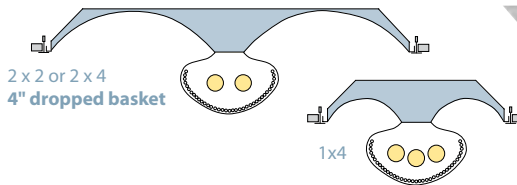

**4" Dropped
Center Basket (L4C)**

Center Basket (LRC)

**7" Dropped
Center Basket (L7C)**

Litewave Basket Fixtures

- 2 x 2 and 2 x 4 available with a center, dropped center, two-sided and asymmetric basket
- 1 x 4 available with either a center or asymmetric basket
- Different ceiling interface components for optimized fit with 15/16" grid (G), 9/16" narrow grid (NG), screw slot (SS) or drywall (R) ceilings
- Available in a variety of lamping options

Litewave™ Lens

2 x 2 or 2 x 4
(1 x 4 also available)

Litewave™ Baskets

Center Basket

2 x 2 or 2 x 4

1x4

Dropped Baskets

2 x 2 or 2 x 4
4" dropped basket

1x4

2 x 2 or 2 x 4
7" dropped basket

1x4

Side Basket

2 x 2 or 2 x 4

Asymmetric Basket

2 x 2 or 2 x 4

1x4

Fixture Style	Ceiling Grid	Size (feet)	Height Above Ceiling	Lamping	Shielding Options	Value Tier
HE Lens (LHE)	15/16" grid (G) 9/16" narrow grid (NG) Screw slot (SS) Drywall (R)	2 x 2 2 x 4 1 x 4	4"		One-piece extruded HE Lens	
Recessed Center Basket (LRC)	15/16" grid (G) 9/16" narrow grid (NG) Screw slot (SS) Drywall (R)	2 x 2 2 x 4	4 3/4"		Perforated Basket	
		1 x 4	4 1/4"			
4" Dropped Center Basket (L4C)	15/16" grid (G) 9/16" narrow grid (NG) Screw slot (SS) Drywall (R)	2 x 2 2 x 4 1 x 4	2 1/8"		Perforated Basket	
7" Dropped Center Basket (L7C)	15/16" grid (G) 9/16" narrow grid (NG) Screw slot (SS) Drywall (R)	2 x 2 2 x 4 1 x 4	3/4"		Perforated Basket	
Recessed Side Basket (LRS)	15/16" grid (G) 9/16" narrow grid (NG) Screw slot (SS) Drywall (R)	2 x 2 2 x 4	4 3/4"		Perforated Basket	
Recessed Asymmetric Basket (LRA)	15/16" grid (G) 9/16" narrow grid (NG) Screw slot (SS) Drywall (R)	2 x 2 2 x 4	4 3/4"		Perforated Basket	
		1 x 4	4 1/4"			