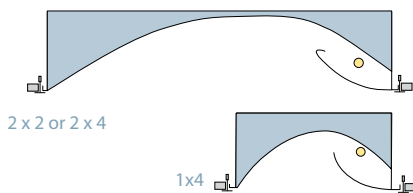

Litewave™ Lens

2 x 2 or 2 x 4
(1 x 4 also available)

Litewave™ Baskets

Center Basket

2 x 2 or 2 x 4

1x4

Dropped Baskets

2 x 2 or 2 x 4
4" dropped basket

1x4

2 x 2 or 2 x 4
7" dropped basket

1x4

Side Basket

2 x 2 or 2 x 4

Asymmetric Basket

2 x 2 or 2 x 4

1x4

Fixture Style	Ceiling Grid	Size (feet)	Height Above Ceiling	Lamping	Shielding Options	Value Tier
HE Lens (LHE)	15/16" grid (G) 9/16" narrow grid (NG) Screw slot (SS) Drywall (R)	2 x 2 2 x 4 1 x 4	4"		One-piece extruded HE Lens	
Recessed Center Basket (LRC)	15/16" grid (G) 9/16" narrow grid (NG) Screw slot (SS) Drywall (R)	2 x 2 2 x 4	4 3/4"		Perforated Basket	
		1 x 4	4 1/4"			
4" Dropped Center Basket (L4C)	15/16" grid (G) 9/16" narrow grid (NG) Screw slot (SS) Drywall (R)	2 x 2 2 x 4 1 x 4	2 1/8"		Perforated Basket	
7" Dropped Center Basket (L7C)	15/16" grid (G) 9/16" narrow grid (NG) Screw slot (SS) Drywall (R)	2 x 2 2 x 4 1 x 4	3/4"		Perforated Basket	
Recessed Side Basket (LRS)	15/16" grid (G) 9/16" narrow grid (NG) Screw slot (SS) Drywall (R)	2 x 2 2 x 4	4 3/4"		Perforated Basket	
Recessed Asymmetric Basket (LRA)	15/16" grid (G) 9/16" narrow grid (NG) Screw slot (SS) Drywall (R)	2 x 2 2 x 4	4 3/4"		Perforated Basket	
		1 x 4	4 1/4"			