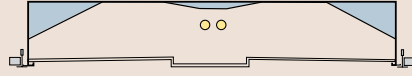

**4" Dropped
Center Basket (L4C)**

Center Basket (LRC)

**7" Dropped
Center Basket (L7C)**

Litewave Basket Fixtures

- 2 x 2 and 2 x 4 available with a center, dropped center, two-sided and asymmetric basket
- 1 x 4 available with either a center or asymmetric basket
- Different ceiling interface components for optimized fit with 15/16" grid (G), 9/16" narrow grid (NG), screw slot (SS) or drywall (R) ceilings
- Available in a variety of lamping options

Litewave Lens

The Litewave HE recessed enclosed luminaire features the latest highly efficient lens technology. Litewave HE provides diffuse lighting from a one-piece extruded lens, with sloped sides and a rectilinear central section that adds interest and visual appeal.

Litewave HE (LHE)

Litewave Lens Fixtures

- HE lens is a one-piece extruded design
- Available in 2 x 2, 2 x 4 and 1 x 4 sizes
- All sizes available with 1-, 2-, and 3-lamp T8, T5 and T5HO
- Efficiencies of over 80%
- Cradle to Cradle Silver Certified^{CM}

Litewave™ Lens

2 x 2 or 2 x 4
(1 x 4 also available)

Litewave™ Baskets

Center Basket

2 x 2 or 2 x 4

1x4

Dropped Baskets

2 x 2 or 2 x 4
4" dropped basket