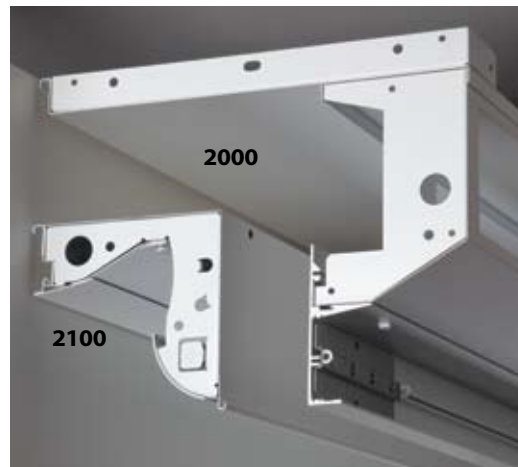

Wall/Slot® 2100

The Wall/Slot 2100 system provides perimeter lighting from a small-scale profile, with the lamps and lenses completely hidden from view. The 6" height of the fixture works well in spaces with restricted plenum depths, and the 6" width provides a narrower slot than other fluorescent Wall/Slot products.

Design elements

- Concealed light source creates a floating ceiling effect
- T5 or T5HO lamping
- Semi-specular reflector option boosts light down wall
- Easy installation onto wall-mounting rail
- Contractor-friendly access to lamp and ballast compartment for maintenance
- 6" by 6" profile for restricted plenum depths
- C2C Silver Certified^{CM}

Lamp and ballast access

Complete fixture

Lamp chamber opened

Ballast cover opened

No visible lamps

Small scale

Click on
Quick Find 21

litecontrol.com