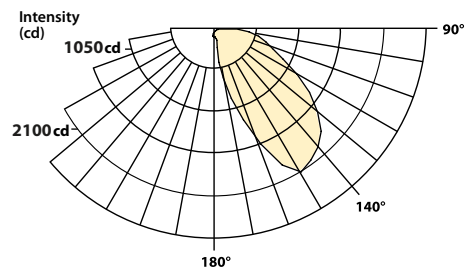

A painted reflector, shown above with the luminaire not powered, controls the fixture's brightness.

Design elements

- High performance fixture for lighting chalkboards or white boards
- Ideal for retail applications that require vertical surface lighting on merchandise
- Narrow fixture opening allows fixture to blend into ceiling
- Cradle to Cradle Silver Certified
- R-WWD for installation in plaster or drywall ceilings
- LG-WWD for installation in grid ceilings

Lamping options

- R-WWD available in 1-lamp T5, T5HO and T8
- LG-WWD available in 1-lamp T5 and T5HO

Distribution

1-lamp T5HO 68.7% Efficiency

© 2008 LITECONTROL, Printed in U.S.A./PS 10101-01
Cradle to Cradle Certified™ is a certification mark of MBDC.