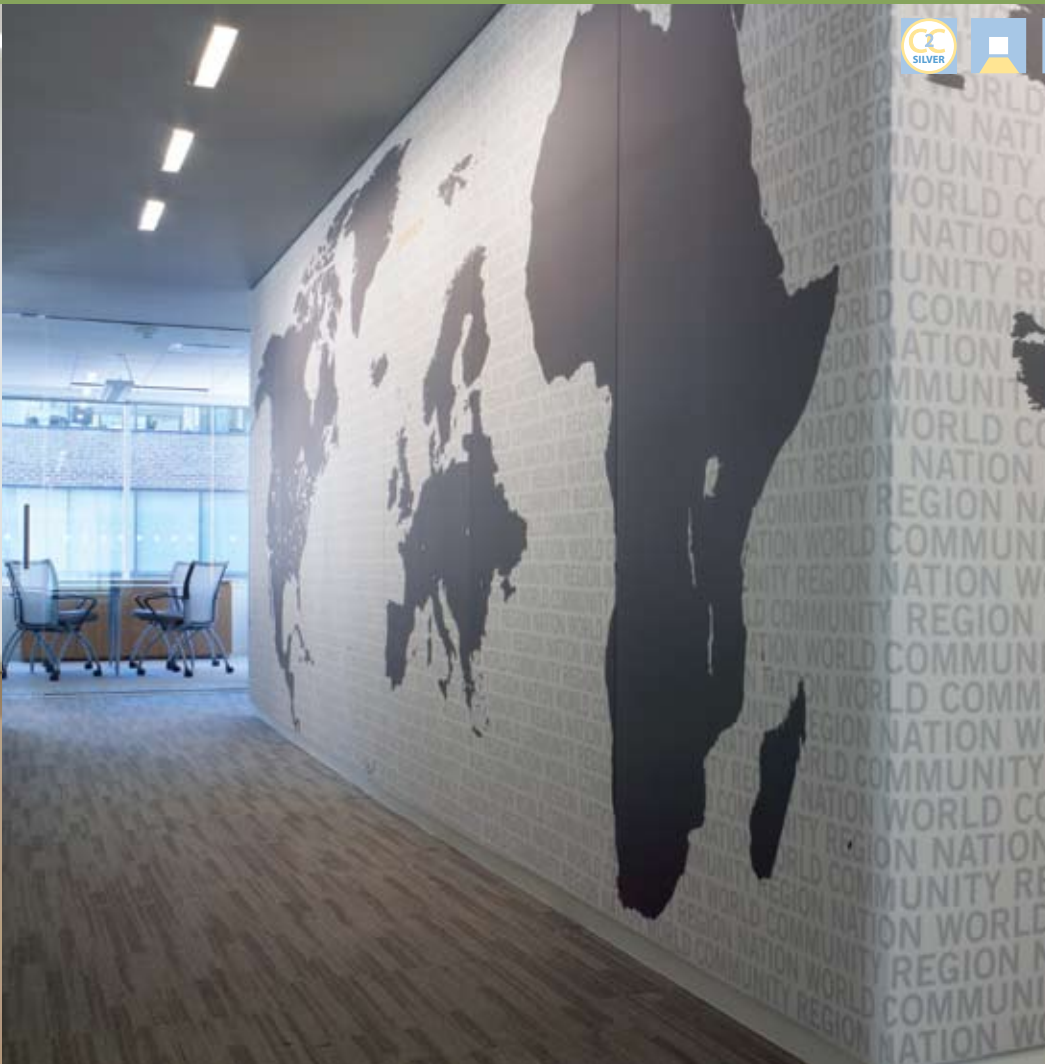

## Mod<sup>2</sup>™ Recessed Wall/Wash

The Mod<sup>2</sup> Recessed Wall/Wash is a 4" wide recessed luminaire designed for wall washing applications. The asymmetric reflector effectively washes the wall with light, while complementary optical elements control the fixture brightness to avoid glare.

### Design elements

- ▮ Narrow fixture opening enables luminaire to blend into ceiling
- ▮ High performance fixture for lighting chalkboards or whiteboards
- ▮ Ideal for retail applications that require vertical surface lighting on merchandise
- ▮ Continuous row mounting available