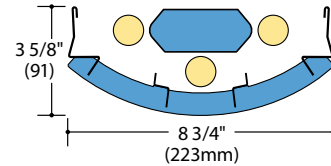

SAE SYSTEMS™

P-ID-7700

Product description

Die-formed steel housing. One-piece 4' long steel baffle, painted textured matte white. UL Listed. Cradle to Cradle Certified.™

Ordering guide

Product, Lamping, & Length					Options							
P -	ID -	77	6	8	T8 -	BW -	CWM -	ELB10 -	TW -	2CWQ -	F -	120
Mounting	Distribution	Series	Lamp Count	Nominal Length (ft)	Lamp Type	Baffle	Finish	Ballast	Tandem-Wiring	Circuiting	Other Options	Volts
P Pendant-Mounted	ID Indirect/ Direct	77	2, 3 → 4 4, 6 → 8 6, 9 → 12	4 8 12	T8 T5 T5HO	BW BWP see Baffle Options	CWM (matte white) is standard	ELB10 is standard LPD/CS/e LPD/ELB see Ballast Options	-- TW	1CWQ 2CWQ	CS/dlh* F LP/EF see Other Options	120 277
Mounting Options - add to end of catalog number Aircraft Cables ☐ FAI/ACC (field adjustable) <i>standard</i> ☐ ACC (fixed) Stems ☐ P6S (stem) ☐ SC/P6 (sloped ceiling) ☐ EQ/P6 (earthquake)			see notes									
notes: Lamp count = total number of lamps in the fixture For ordering guide information in shaded areas, choose selection by reading ACROSS the shaded areas for correct specifications. *Must include a dimming ballast (LPD/ELB).												

P-ID-7768T8-BW-CWM-ELB10-TW-2CWQ-F-120-FAI/ACC is a typical catalog number for a 6-lamp (3 lamps in cross-section), 8-foot long T8 fixture with Matte White blade baffle, Matte White finish, electronic ballast, tandem-wired, pre-wired with two-circuit branch wiring and quick-connects, fuse, 120 volts, mounted with field adjustable aircraft cables.

Baffle Options

BW Blade baffle, textured matte white
BWP Same as **BW** with perforated side rails

Ballast Options

ELB10 Electronic ballast
LPD/CS/e EcoSystem low-profile dimming electronic ballast
LPD/ELB Low-profile electronic dimming ballast

Other Options

CS/dlh Daylight harvesting solution
EF Emergency fluorescent ballast
F Fuse

See litecontrol.com for complete product specifications, including details on row joining, system connectors, suspension and mounting for different ceiling types (as applicable).

Note: Litecontrol reserves the right to change specification without notice for product development and improvement.

Click on **Quick Find 77**

litecontrol.com

litecontrol.com