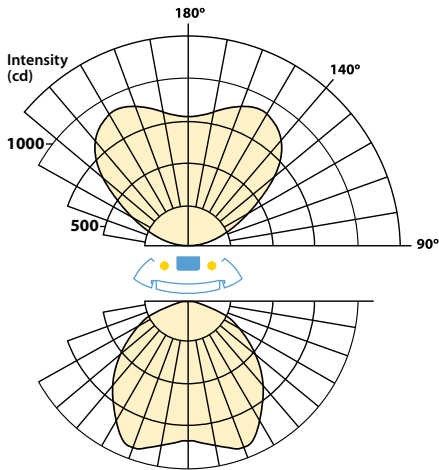

Pendant-Mounted Indirect/Direct

P-ID-7700, P-ID-9700, P-ID-9800

Distribution

**2-lamp T8
(with blade white baffle)
P-ID-9700**

SAE Systems™

Simple-Affordable-Efficient (SAE) fixtures provide cost-effective solutions for budget-priced projects. The pendant-mounted indirect/direct 7700, 9700 and 9800 families provide different housing shapes and styles and are popular solutions in educational, commercial and retail spaces.